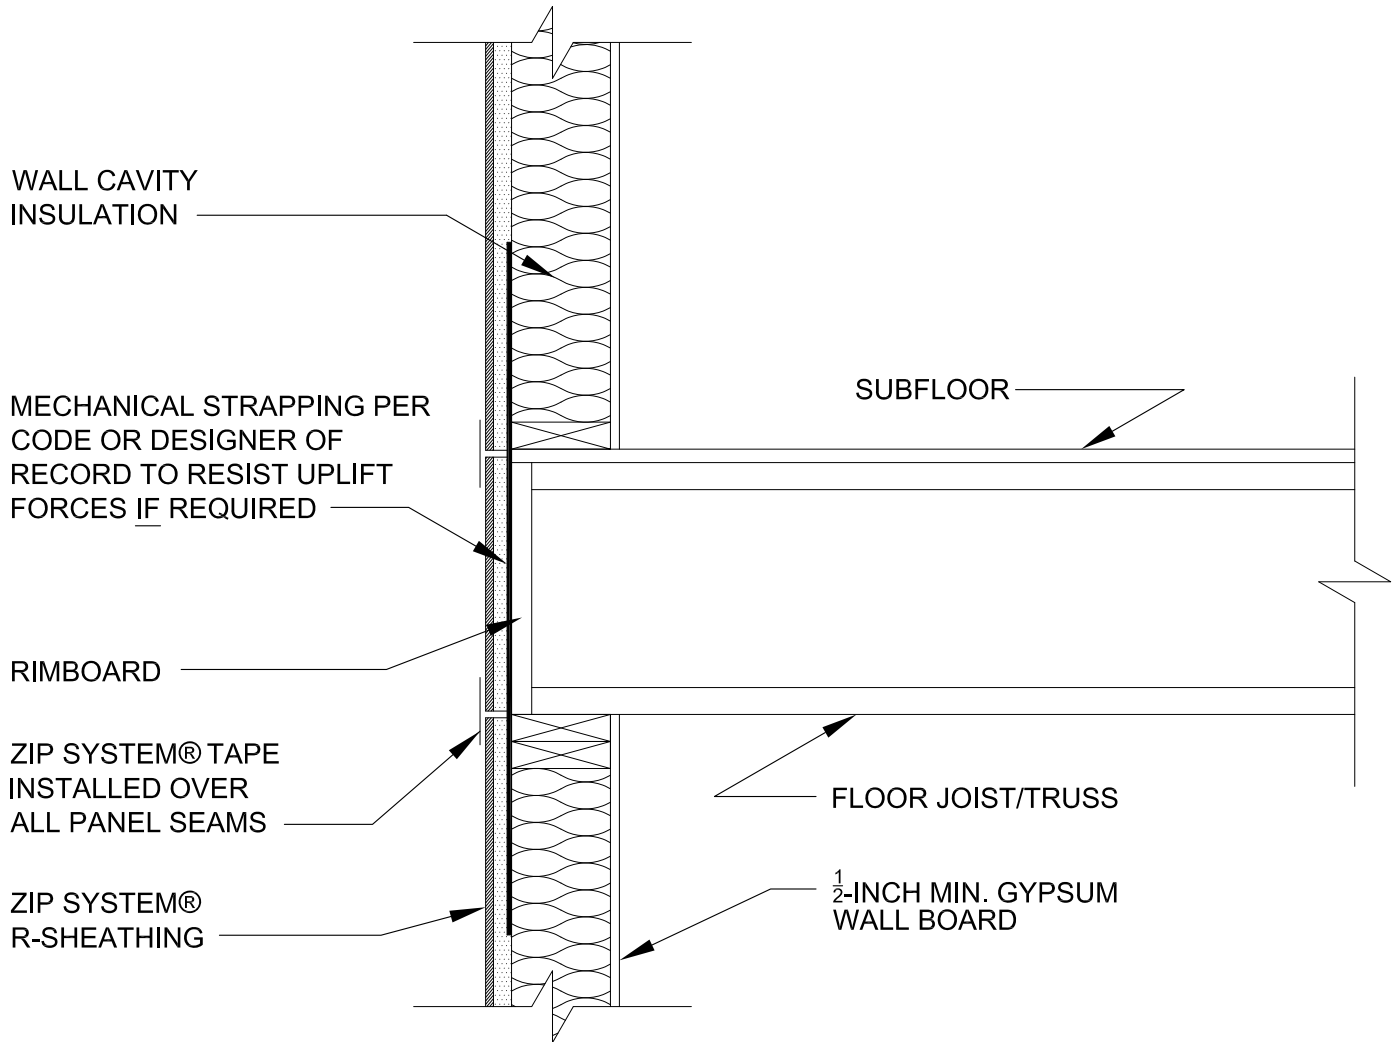

ZIP SYSTEM® R-SHEATHING - TYPICAL FLOOR TO FLOOR CONNECTION

RV-3

DRAWING NOT TO SCALE

08-10-2015

ZIPsystem[™]
SHEATHING & TAPE

Sales Office: 10925 David Taylor Drive
Suite 300 - Charlotte, NC 28262
Telephone: 800.933.9220 - www.zipsystem.com

another innovation from

ENGINEERED WOODS

These construction details are provided to assist in the installation of ZIP System® product(s) and may not apply to every situation. Manufacturer accepts no responsibility or liability for the use of these or other construction details.