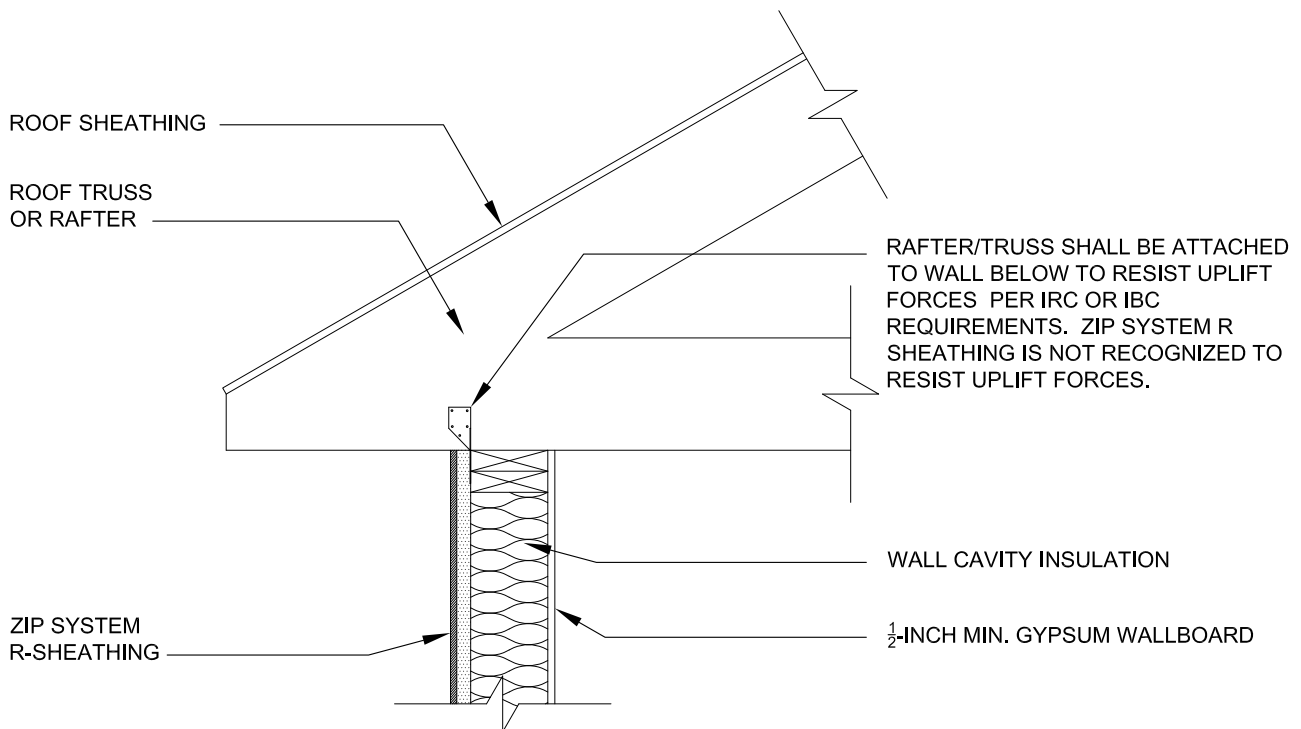

ZIP SYSTEM® R-SHEATHING - TYPICAL WALL TO ROOF CONNECTION

RV-2

DRAWING NOT TO SCALE

08-10-2015

ZIPsystem™
SHEATHING & TAPE

Sales Office: 10925 David Taylor Drive
Suite 300 - Charlotte, NC 28262
Telephone: 800.933.9220 - www.zipsystem.com

another innovation from

HUBER ENGINEERED WOODS

These construction details are provided to assist in the installation of ZIP System® product(s) and may not apply to every situation. Manufacturer accepts no responsibility or liability for the use of these or other construction details.