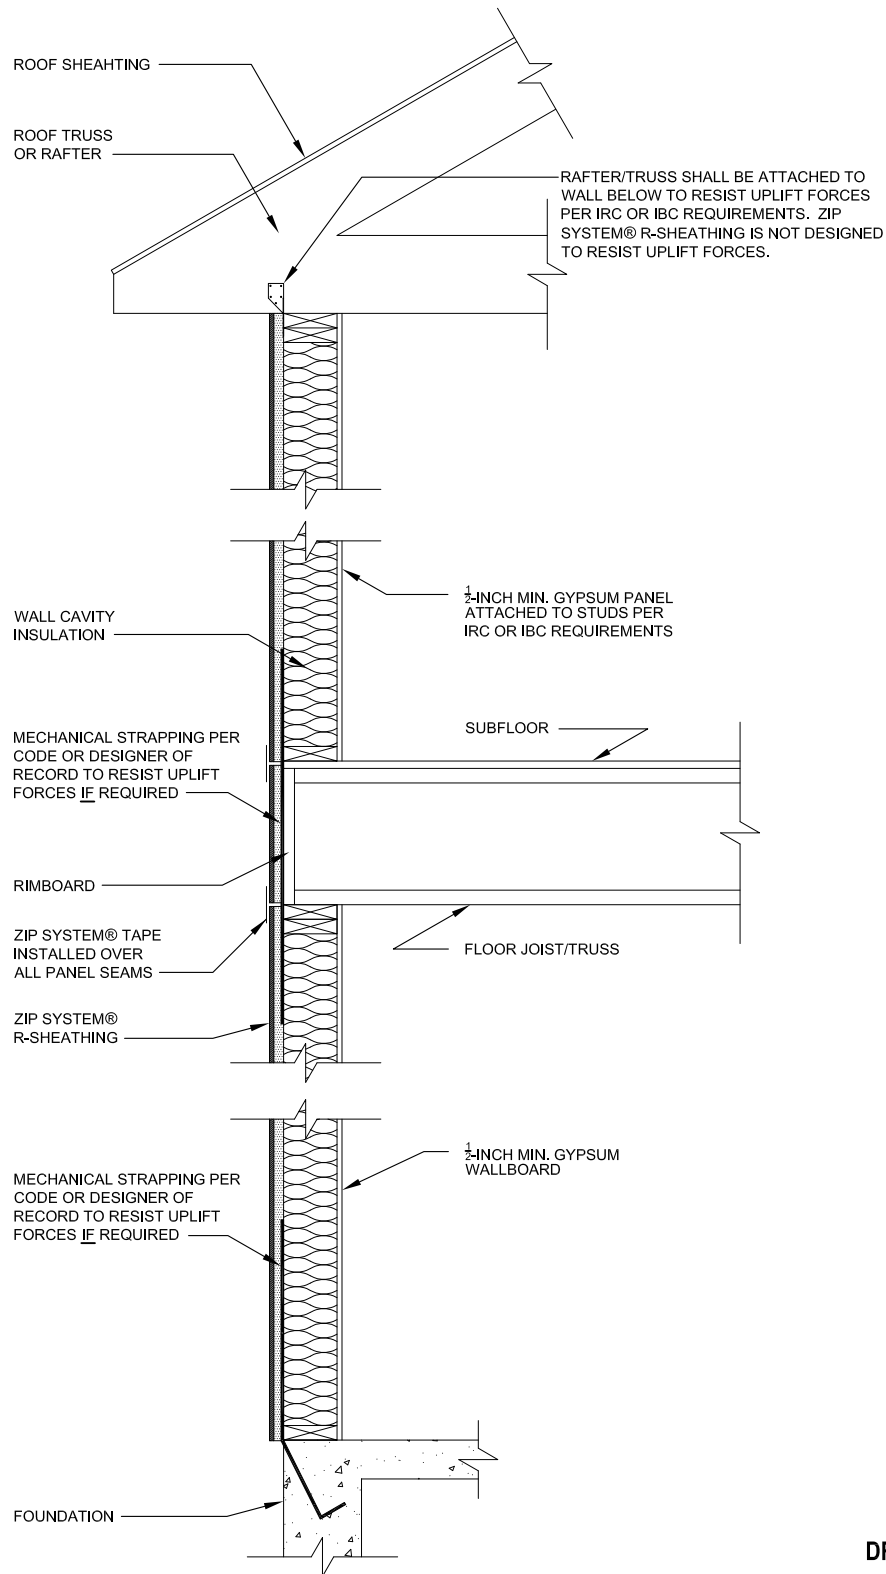

ZIP SYSTEM® R-SHEATHING - TYPICAL FULL WALL (SECTION VIEW)

RV-1

DRAWING NOT TO SCALE

08-10-2015

ZIPsystem™
SHEATHING & TAPE

Sales Office: 10925 David Taylor Drive
Suite 300 - Charlotte, NC 28262
Telephone: 800.933.9220 - www.zipsystem.com

another innovation from

ENGINEERED WOODS

These construction details are provided to assist in the installation of ZIP System® product(s) and may not apply to every situation. Manufacturer accepts no responsibility or liability for the use of these or other construction details.